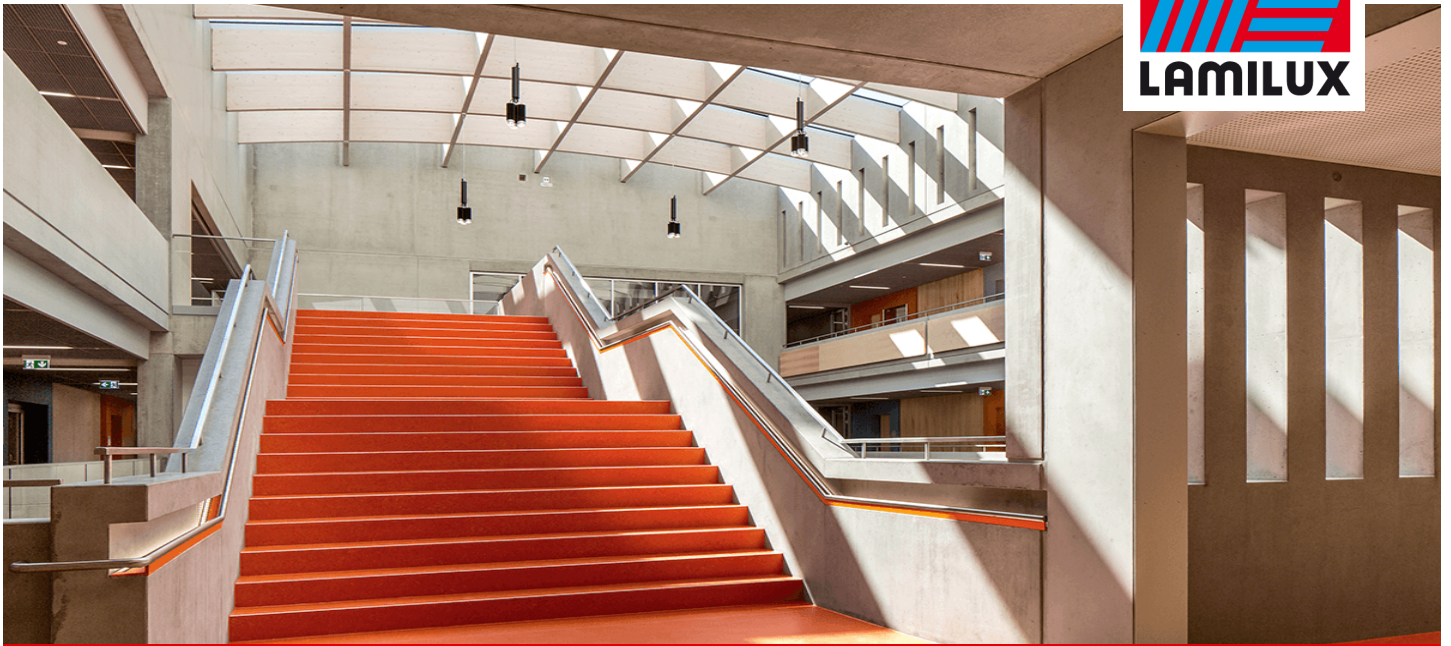

Reference

Willibald-Gluck Secondary School, Neumarkt i.d. OPf.