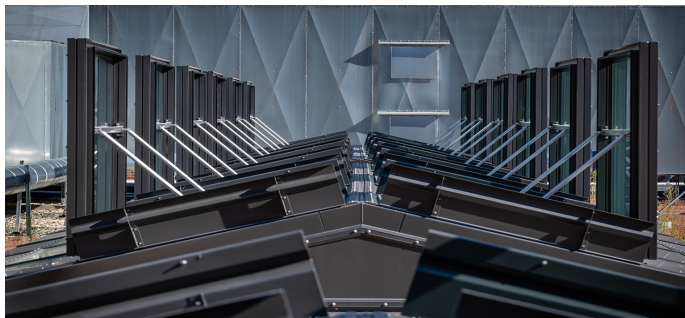

LAMILUX HEINRICH STRUNZ GMBH

POB 1540 - 95105 Rehau/Germany - Phone: +49 (0)9283/595-0 - Fax: +49 (0)9283/595-290

E-Mail: information@lamilux.com - www.lamilux.com